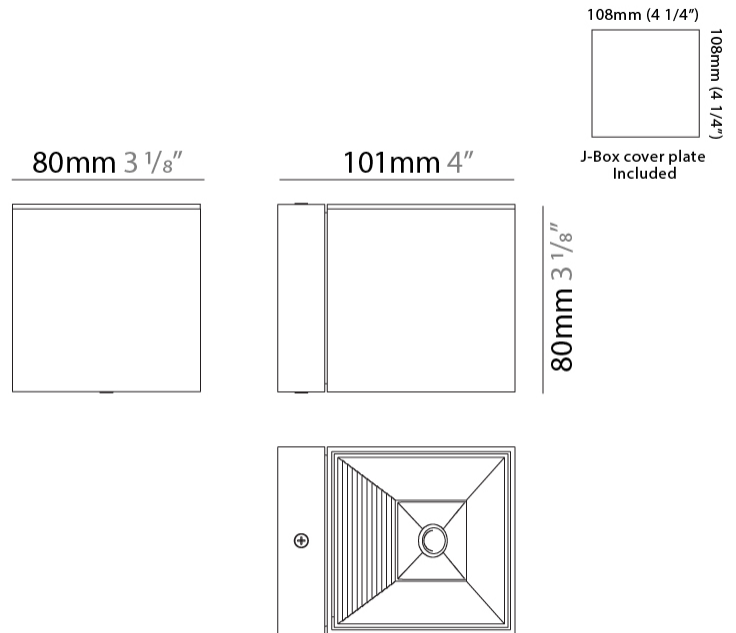

DAU SINGLE SURFACE

D93239-

base number   Finish
Options

1. To build a product code in our configurator select the specify button on the base model # product page
2. To build a manual product code on this datasheet choose from the options listed below in blue font and add the suffix to the base model #

GENERAL

Series: Dau
Subseries: Dau Single
Brand: Milan
Division: Design
Mounting Type: Surface
Mounting Location: Wall
Subcategory: Downlight

PHYSICAL

Shape: Cube
Length (mm): 80
Length (in): 3 1/8
Height (mm): 80
Depth (mm): 101
Height (in): 3 1/8
Depth (in): 4
Extension (mm): 101
Extension (in): 4
Light Distribution: Direct
Fixture Finish: [BAL](#) / [MWL](#) / [BSL](#)
Fixture Material: Extruded Aluminum

ELECTRICAL

Lamp Type: LED
Input Wattage (W): 7
Dimming: Electronic Low Voltage Dimming
Input Voltage (V): 120Vac Direct Line

LED

Number of LEDs: 1
Color Temperature (°K): 3000
Max. Delivered Lumen (lm): 665
CRI: >90 CRI
Lamp Life (hrs): 50000

OPTICAL

RATINGS AND CERTIFICATIONS

Certified By: Certified for North American Standards
IP rating: IP20

PROJECT	_____
TYPE	_____
SPECIFIER	_____
QUANTITY	_____
DATE	_____